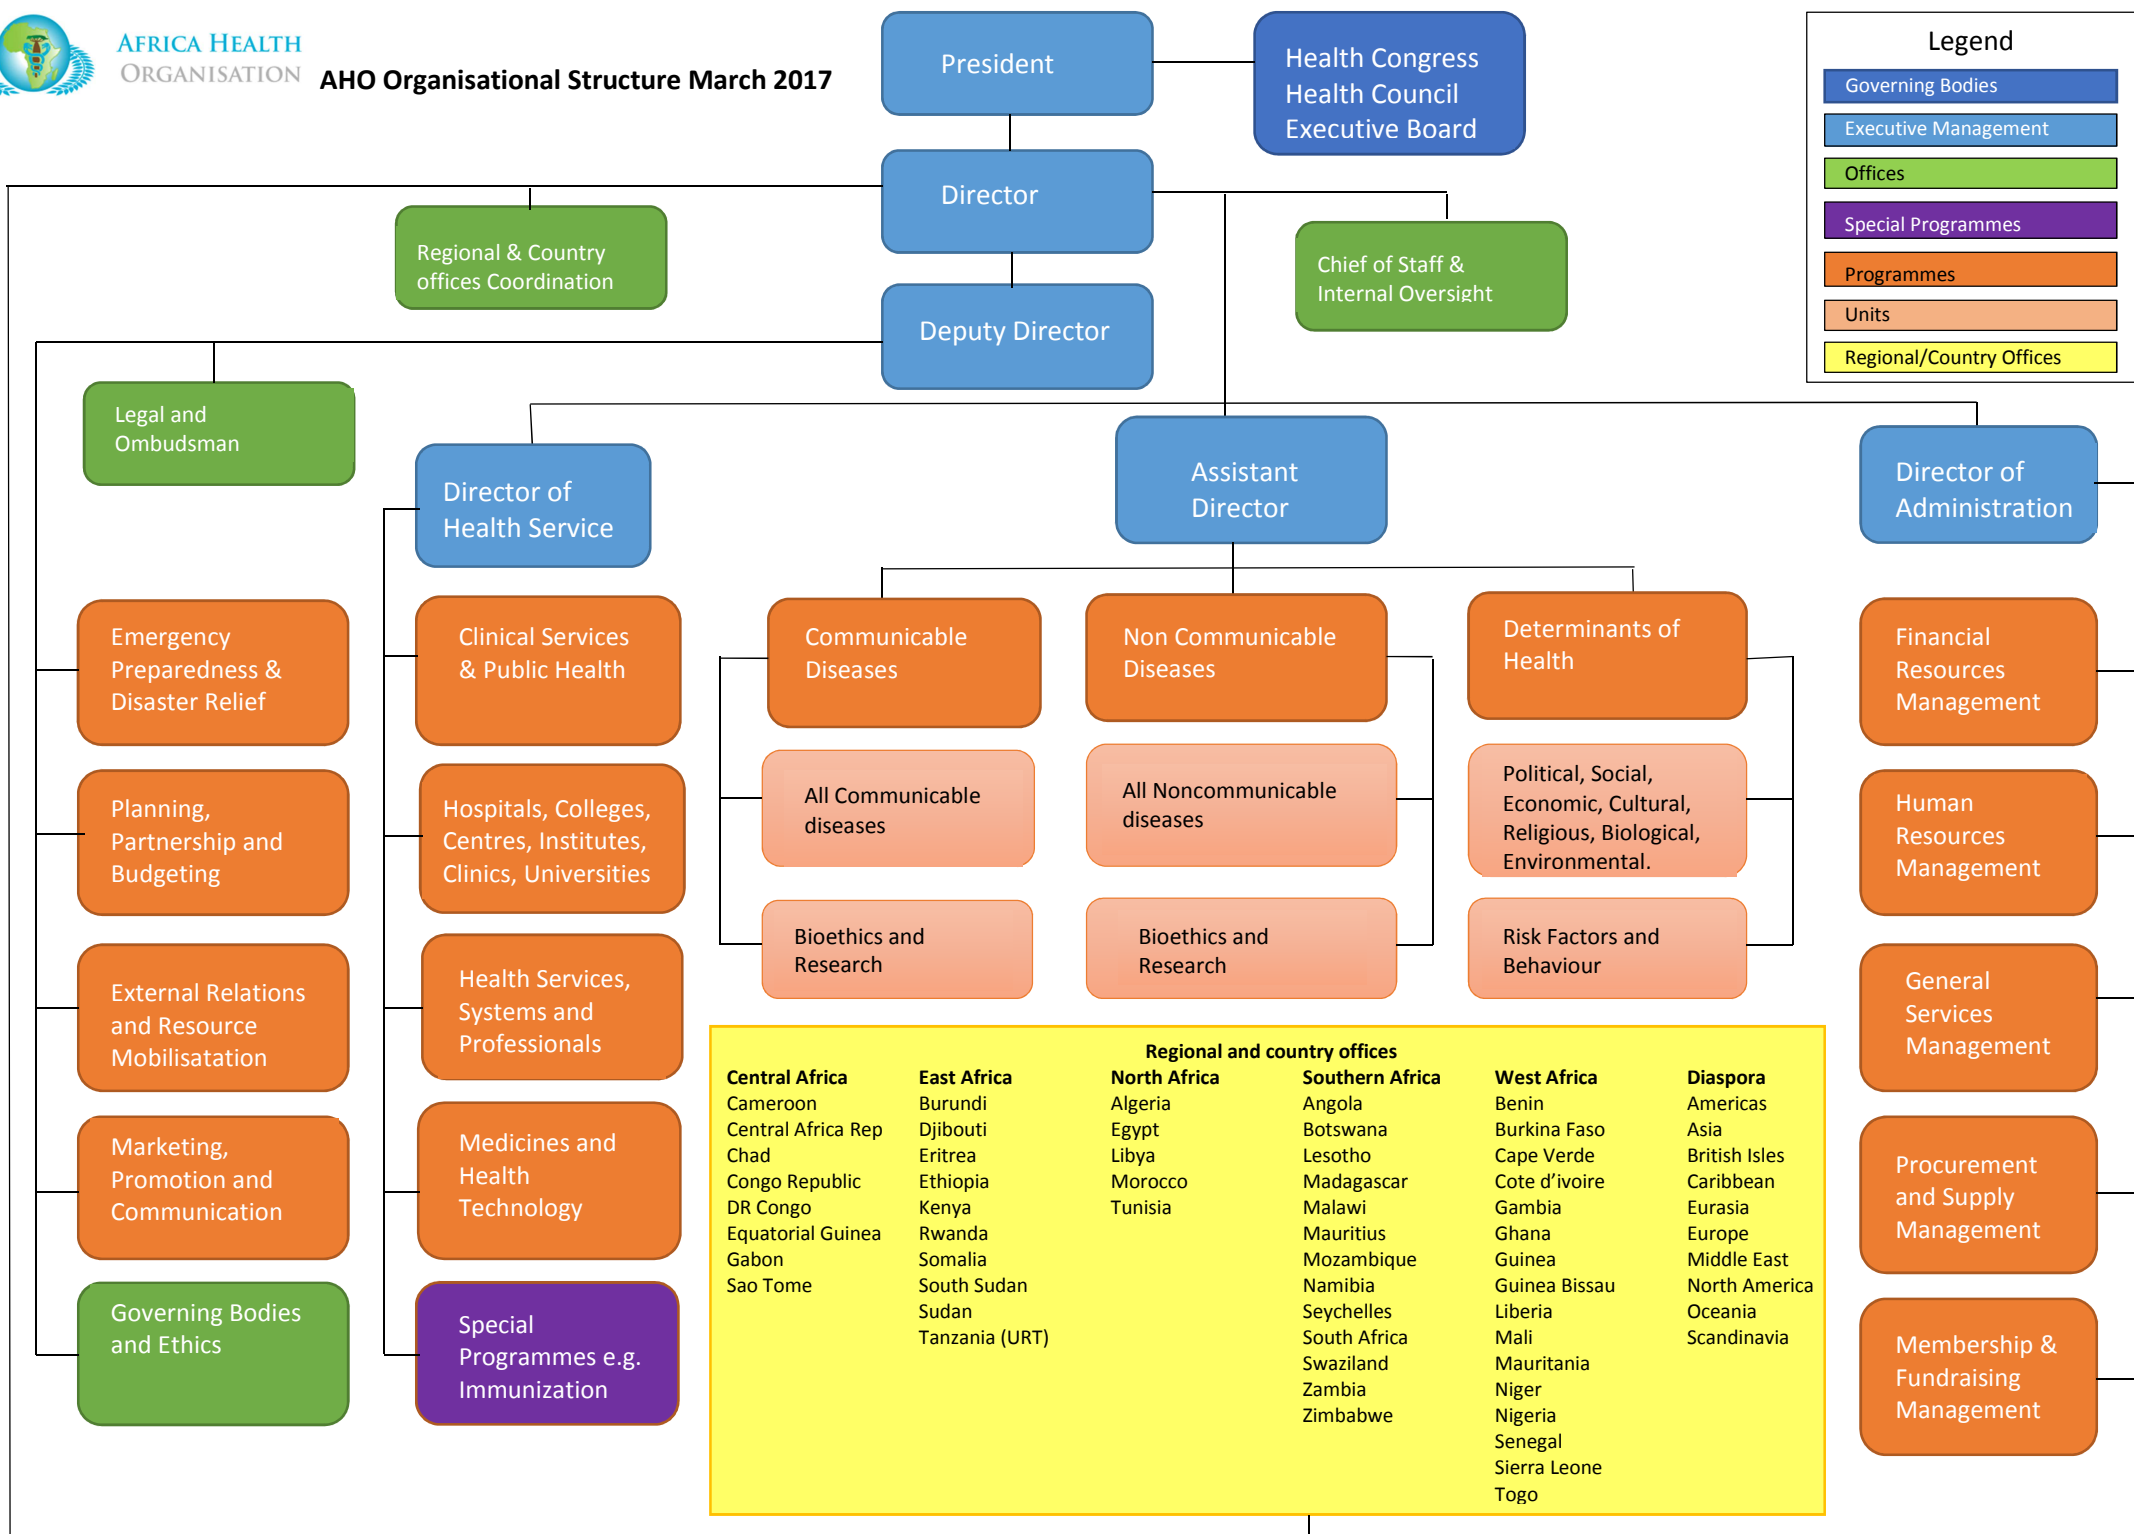

Legend

- Governing Bodies
- Executive Management
- Offices
- Special Programmes
- Programmes
- Units
- Regional/Country Offices

Regional and country offices					
Central Africa	East Africa	North Africa	Southern Africa	West Africa	Diaspora
Cameroon	Burundi	Algeria	Angola	Benin	Americas
Central Africa Rep	Djibouti	Egypt	Botswana	Burkina Faso	Asia
Chad	Eritrea	Libya	Lesotho	Cape Verde	British Isles
Congo Republic	Ethiopia	Morocco	Madagascar	Cote d'ivoire	Caribbean
DR Congo	Kenya	Tunisia	Malawi	Gambia	Eurasia
Equatorial Guinea	Rwanda		Mauritius	Ghana	Europe
Gabon	Somalia		Mozambique	Guinea	Middle East
Sao Tome	South Sudan		Namibia	Guinea Bissau	North America
	Sudan		Seychelles	Liberia	Oceania
	Tanzania (URT)		South Africa	Mali	Scandinavia
			Swaziland	Mauritania	
			Zambia	Niger	
			Zimbabwe	Nigeria	
				Senegal	
				Sierra Leone	
				Togo	